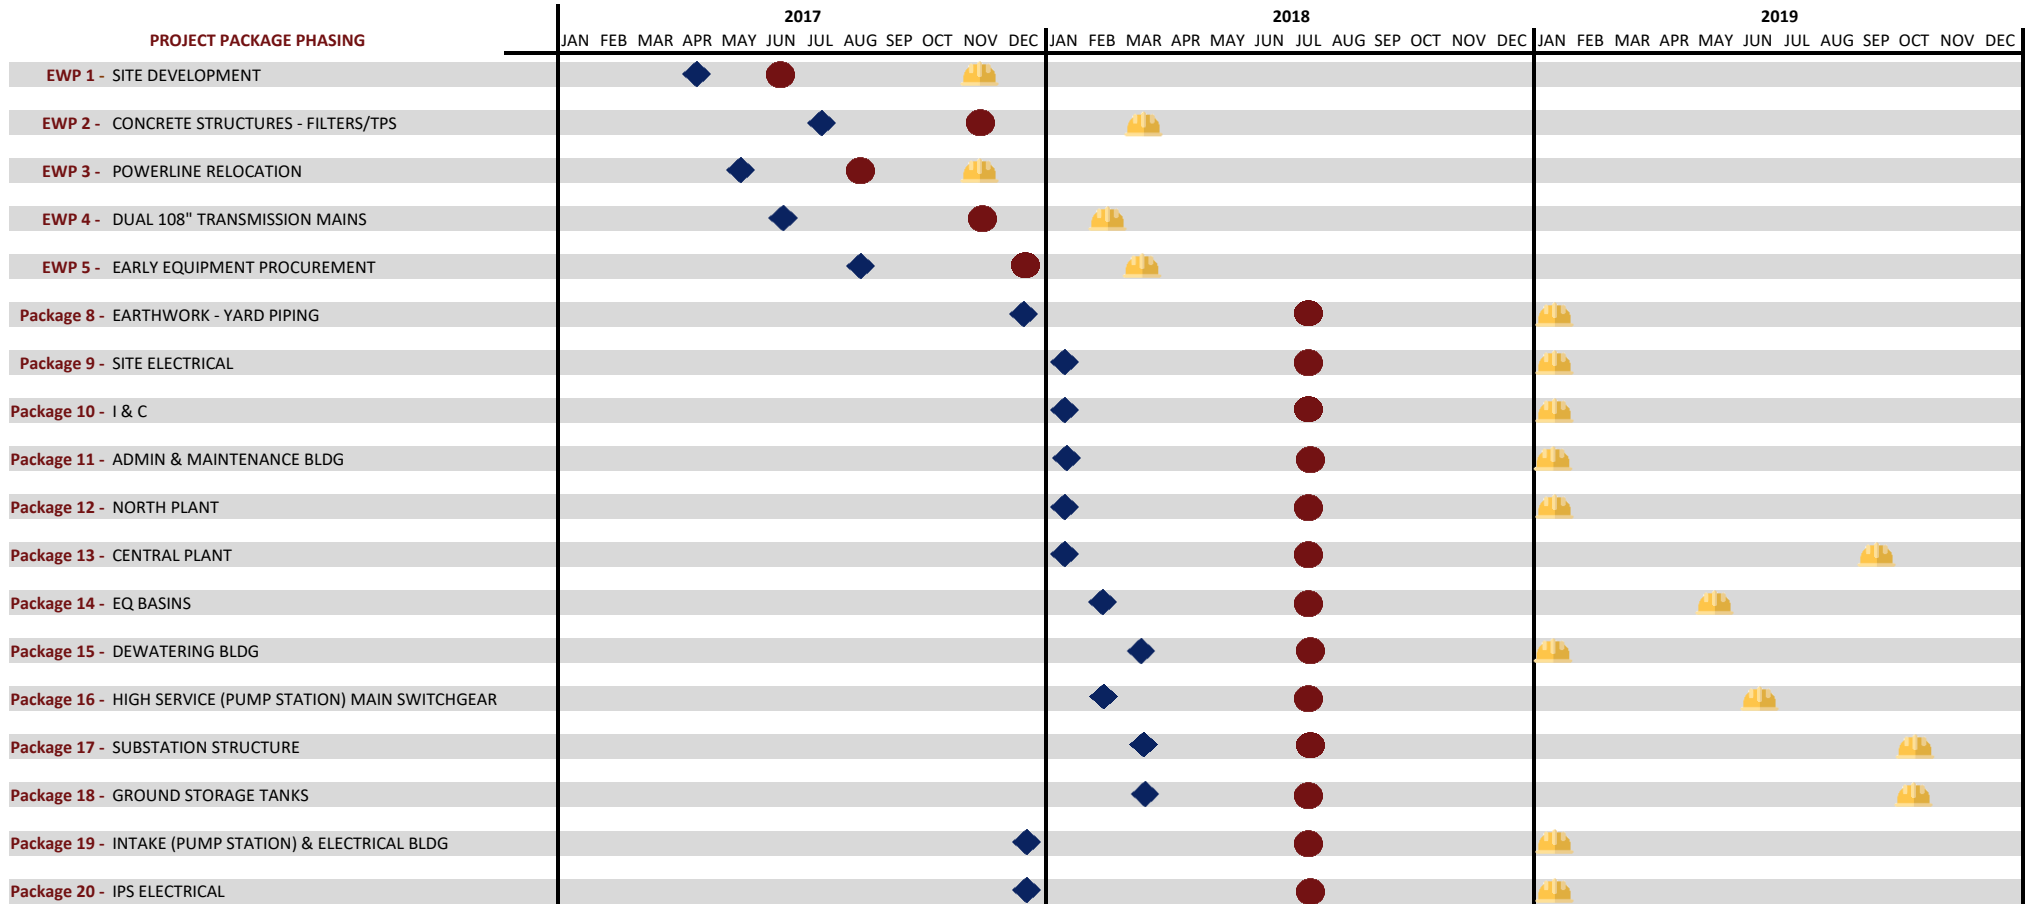

LEGEND

RFP Issued

Construction NTP/Negotiated Contract GMP

Start Construction

Updated: September 13, 2017